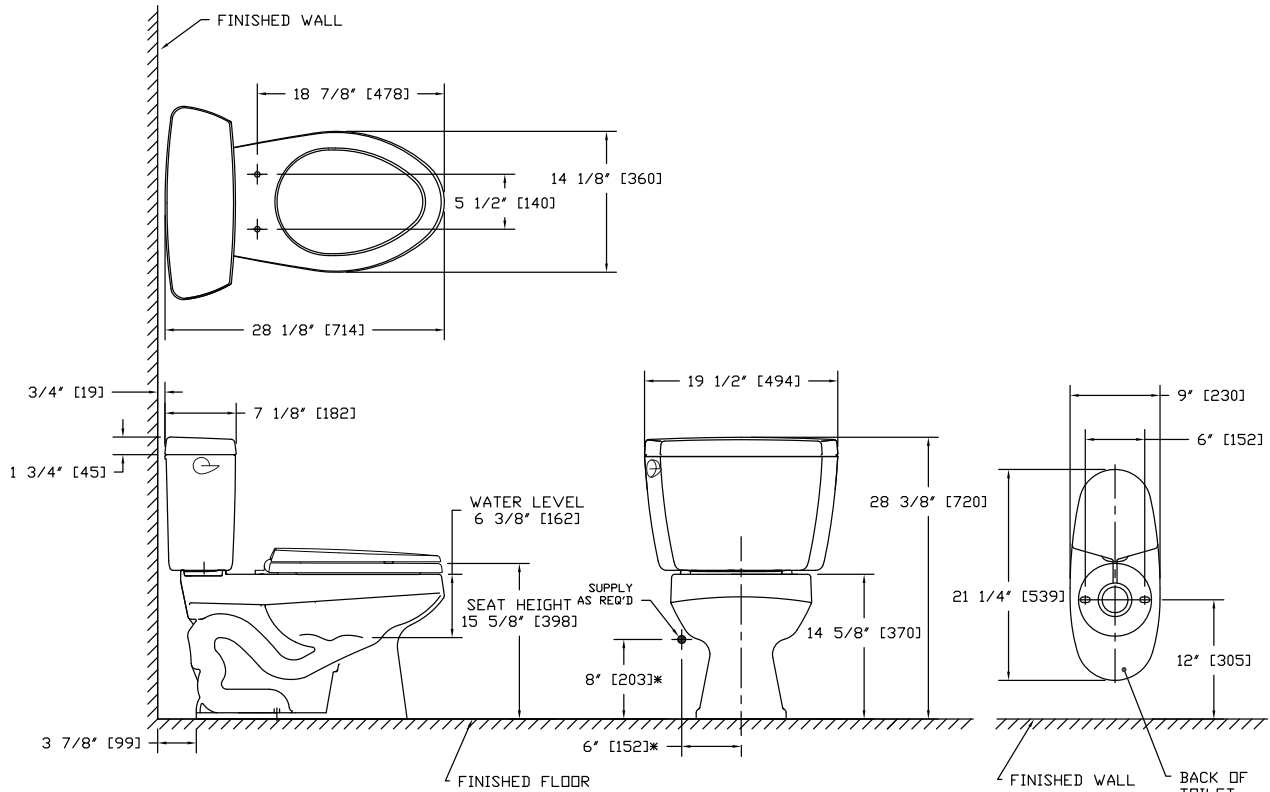

COLORS/FINISHES

- Standard
 - #01 Cotton
 - #03 Bone
 - #11 Colonial White
 - #12 Sedona Beige

PRODUCT SPECIFICATION

The two-piece gravity fed flushing system toilet shall be 1.6GPF/6.0LPF. Toilet shall have high-profile tank, elongated front bowl and chrome trip lever. Toilet shall be TOTO Model CST716_____.

CST716

Carusoe® Close Coupled Toilet, 1.6GPF

SPECIFICATIONS

- Water Use 1.6 GPF/6.0LPF
- Flush System Gravity fed
- Min. Water Pressure 8 psi (static)
- Water Surface 8" x 9-1/2"
- Trap Diameter 1-7/8"
- Rough-in 12"
- Trap Seal 2"
- Warranty One Year Limited Warranty
- Material Vitreous china
- Shipping Weight C716 - 46.5lbs
ST706 - 32.5lbs
- Shipping Dimensions C716
27-3/4" L x 11-3/8" W1
x 15" W2 x 15-1/8" H

ST706
20-1/8" L x 8-1/4" W
x 15-1/2" H

INSTALLATION NOTES

Back-to-Back Toilet Installations:
TOTO recommends the use of a nationally listed, double sanitary tee-wye only, in vertical waste stacks, in accordance with the stipulations noted in the majority of nationally recognized plumbing codes.

*SUGGESTED DIMENSIONS

TOTO

These dimensions and specifications are subject to change without notice