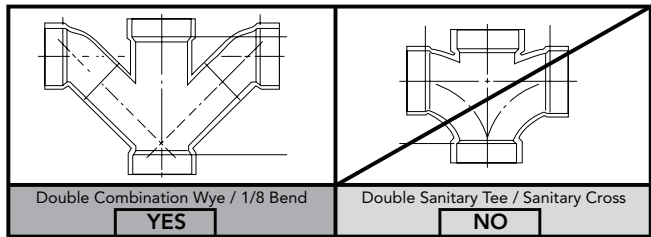

CST716

Carusoe® Close Coupled Toilet, 1.6GPF

SPECIFICATIONS

- Water Use 1.6 GPF/6.0LPF
- Flush System Gravity fed
- Min. Water Pressure 8 psi (static)
- Water Surface 8" x 9-1/2"
- Trap Diameter 1-7/8"
- Rough-in 12"
- Trap Seal 2"
- Warranty One Year Limited Warranty
- Material Vitreous china
- Shipping Weight C716 - 46.5lbs
ST706 - 32.5lbs
- Shipping Dimensions C716
27-3/4" L x 11-3/8" W1
x 15" W2 x 15-1/8" H

ST706
20-1/8" L x 8-1/4" W
x 15-1/2" H

INSTALLATION NOTES

Back-to-Back Toilet Installations:
TOTO recommends the use of a nationally listed, double sanitary tee-wye only, in vertical waste stacks, in accordance with the stipulations noted in the majority of nationally recognized plumbing codes.