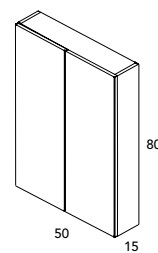

CONFORT *collection F-46*

CONFORT			
Cm.	Conjunto completo	Ref.	Ref.
60	2C-1P F-46	91111	91113
80	2C-1P F-46	91115	91117
Cm.	Conjunto sin espejo	Ref.	Ref.
60	2C-1P F-46	90111	90113
80	2C-1P F-46	90115	90117
Cm.	Torre	Ref.	Ref.
30	2P F-24	70005	70007
Cm.	Alto	Ref.	Ref.
50	2P F-15	71007	71003